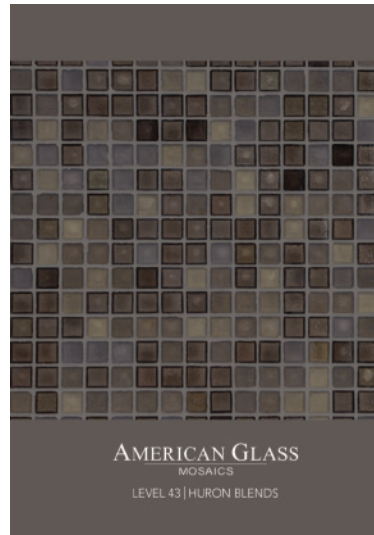

**MERCHANDISING OPTIONS INCLUDE**

- Architectural Sales/Showroom Binders
- Presentation Boards and Swatch Cards
- Grouted Panels, 6"x12", 12"x12" & Gradient
- DO IT YOURSELF
  - Individual glass tile sheets for mounting in store, prices vary and discounts apply.
  - Ask us about loose tiles for custom mounting.

BINDER OPTIONS

HC.COLO.XX  
HURON COLOR BINDER  
\$20.00/ea.

HC.BLEN.XX  
HURON BLEND BINDER  
\$20.00/ea.

SC.BNDR.XX  
SUPERIOR BINDER  
\$20.00/ea.

**SD.PRBD.XX**  
**PRESENTATION BOARD**  
11"x 14"  
\$10.00/ea.

**14.SWCD.XX**  
**1x4 SWATCH CARD**  
3.25"x 12.5"  
\$8.00/ea.

**12.SWCD.XX**  
**1x2 SWATCH CARD**  
3.25"x 9"  
\$6.00/ea.

**11.SWCD.XX**  
**1x1 SWATCH CARD**  
3.25"x 5.5"  
\$3.00/ea.

**GP.1147.XX**  
**11x47 GRADIENT GROUDED PANEL**  
12"x 50"  
\$150.00/ea.