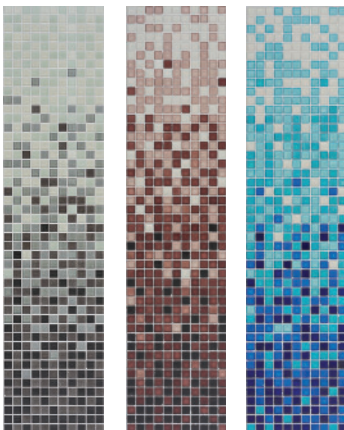

BINDER OPTIONS

HC.COLO.XX  
HURON COLOR BINDER  
\$20.00/ea.

HC.BLEN.XX  
HURON BLEND BINDER  
\$20.00/ea.

SC.BNDR.XX  
SUPERIOR BINDER  
\$20.00/ea.

**SD.PRBD.XX**  
**PRESENTATION BOARD**  
11"x 14"  
\$10.00/ea.

**14.SWCD.XX**  
**1x4 SWATCH CARD**  
3.25"x 12.5"  
\$8.00/ea.

**12.SWCD.XX**  
**1x2 SWATCH CARD**  
3.25"x 9"  
\$6.00/ea.

**11.SWCD.XX**  
**1x1 SWATCH CARD**  
3.25"x 5.5"  
\$3.00/ea.

**GP.1147.XX**  
**11x47 GRADIENT GROUDED PANEL**  
12"x 50"  
\$150.00/ea.