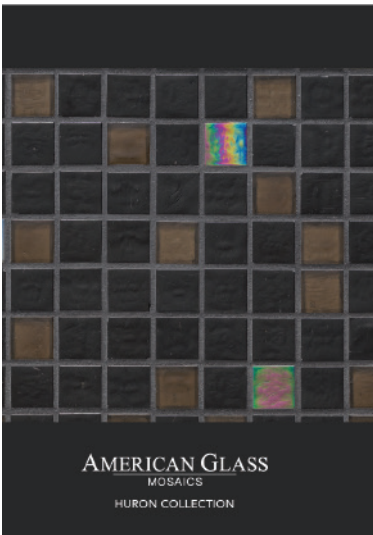

**MERCHANDISING OPTIONS INCLUDE**

- Architectural Sales/Showroom Binders
- Presentation Boards and Swatch Cards
- Grouted Panels, 6"x12", 12"x12" & Gradient
- DO IT YOURSELF
  - Individual glass tile sheets for mounting in store, prices vary and discounts apply.
  - Ask us about loose tiles for custom mounting.

BINDER OPTIONS

HC.COLO.XX  
HURON COLOR BINDER  
\$20.00/ea.

HC.BLEN.XX  
HURON BLEND BINDER  
\$20.00/ea.

SC.BNDR.XX  
SUPERIOR BINDER  
\$20.00/ea.

**SD.PRBD.XX**  
**PRESENTATION BOARD**  
11"x 14"  
\$10.00/ea.

**14.SWCD.XX**  
**1x4 SWATCH CARD**  
3.25"x 12.5"  
\$8.00/ea.

**12.SWCD.XX**  
**1x2 SWATCH CARD**  
3.25"x 9"  
\$6.00/ea.

**11.SWCD.XX**  
**1x1 SWATCH CARD**  
3.25"x 5.5"  
\$3.00/ea.

**GP.1147.XX**  
**11x47 GRADIENT GROUDED PANEL**  
12"x 50"  
\$150.00/ea.